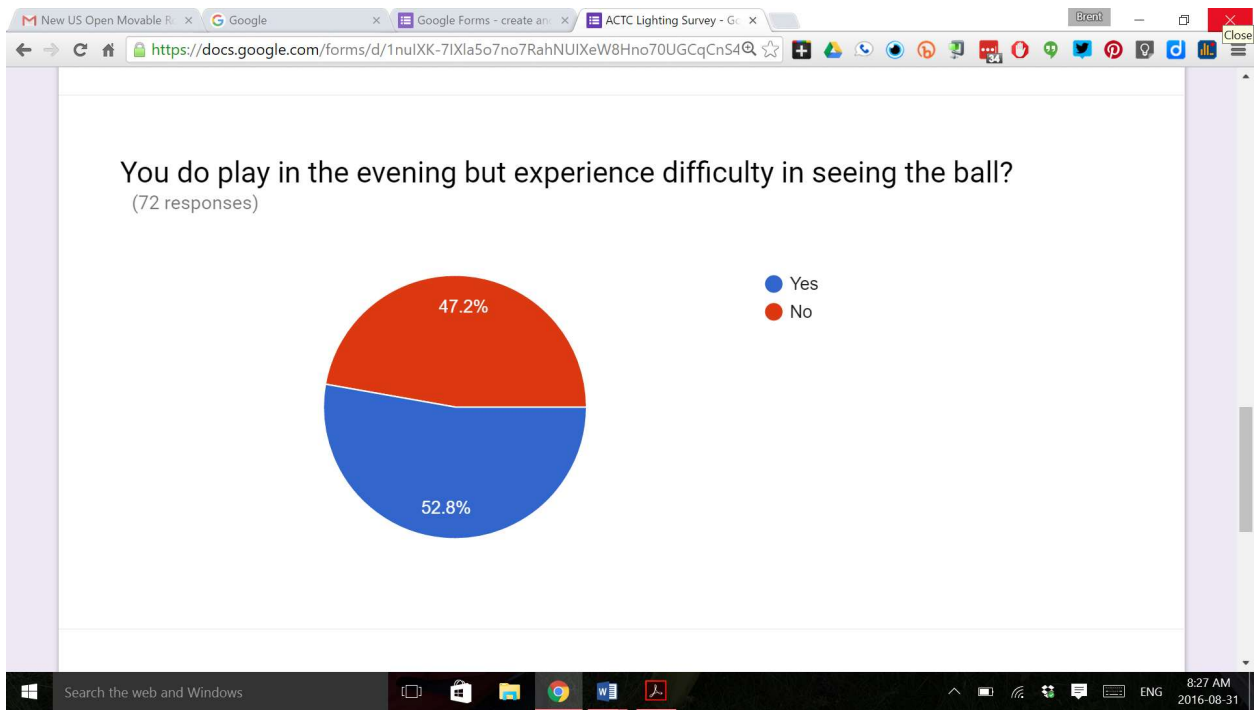

ACTC Lighting Survey

QUESTIONS      RESPONSES 73

73 responses

SUMMARY      INDIVIDUAL

Accepting responses

We need your help.

Search the web and Windows      8:25 AM 2016-08-31

New US Open Movable R... Google Google Forms - create an... ACTC Lighting Survey - Gr... Brent