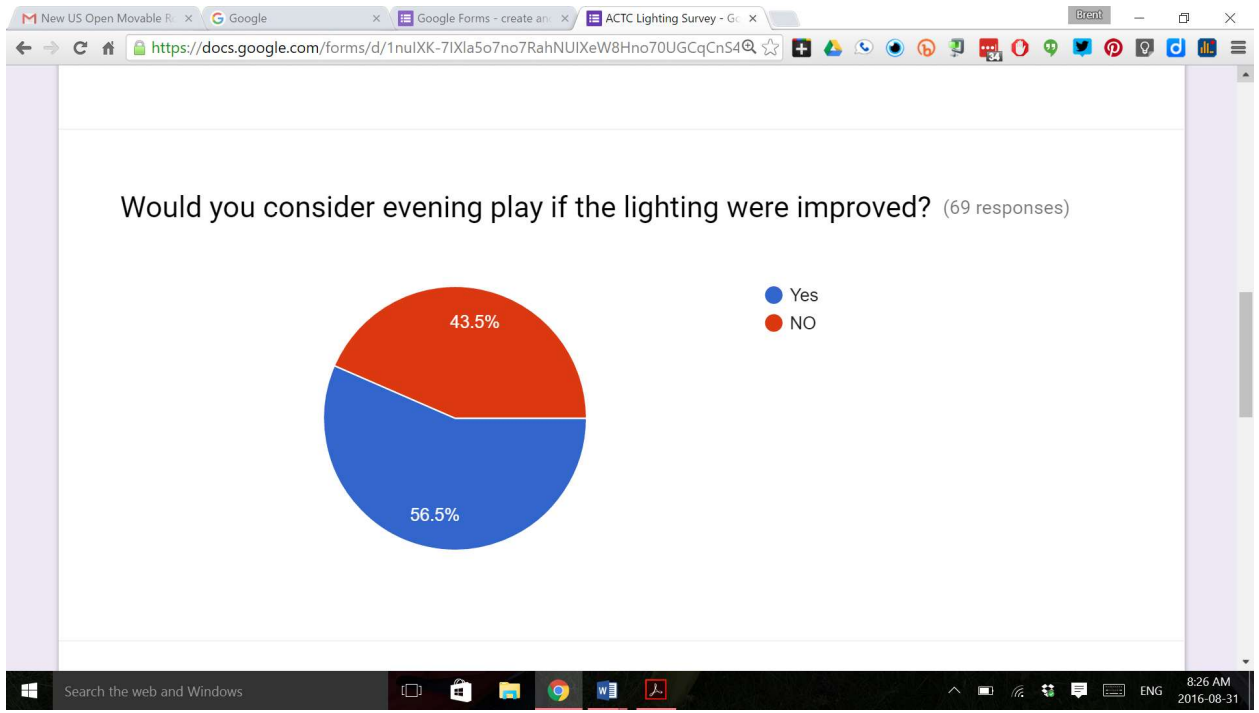

ACTC Lighting Survey

QUESTIONS      RESPONSES 73

73 responses

SUMMARY      INDIVIDUAL

Accepting responses

We need your help.

Search the web and Windows      8:25 AM 2016-08-31

New US Open Movable R... Google Google Forms - create an... ACTC Lighting Survey - Gr... Brent