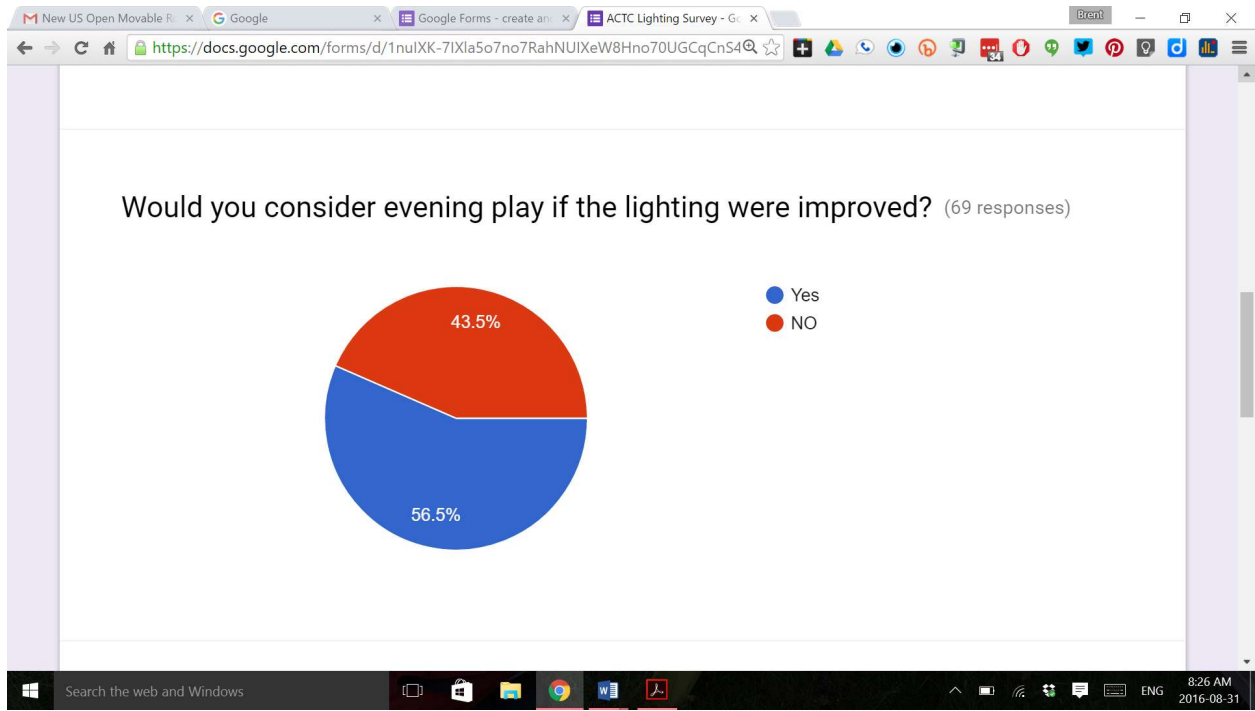

ACTC Lighting Survey

QUESTIONS      RESPONSES 73

73 responses

SUMMARY      INDIVIDUAL

Accepting responses

We need your help.

How important is court lighting to you for night time play? 1 is least important, 5 is highly important.