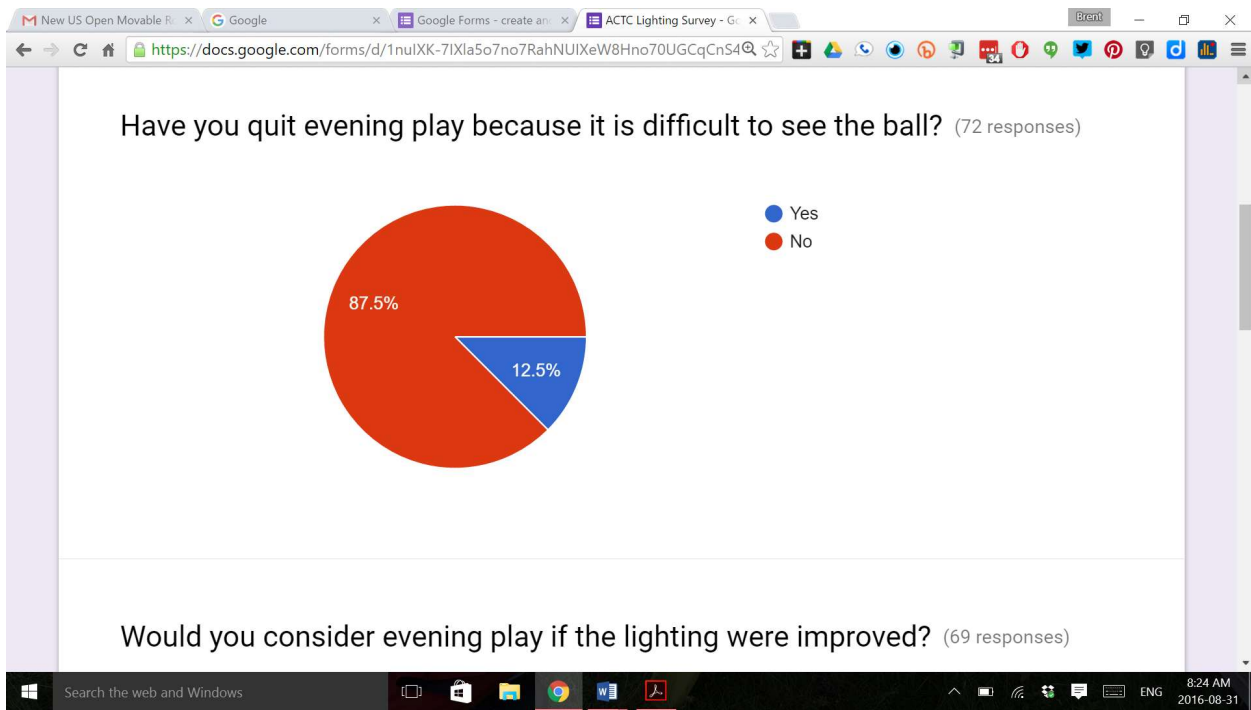

ACTC Lighting Survey

QUESTIONS      RESPONSES 73

73 responses

SUMMARY      INDIVIDUAL

Accepting responses

We need your help.

Search the web and Windows      8:25 AM 2016-08-31

New US Open Movable R... Google Google Forms - create an... ACTC Lighting Survey - Gr... Brent