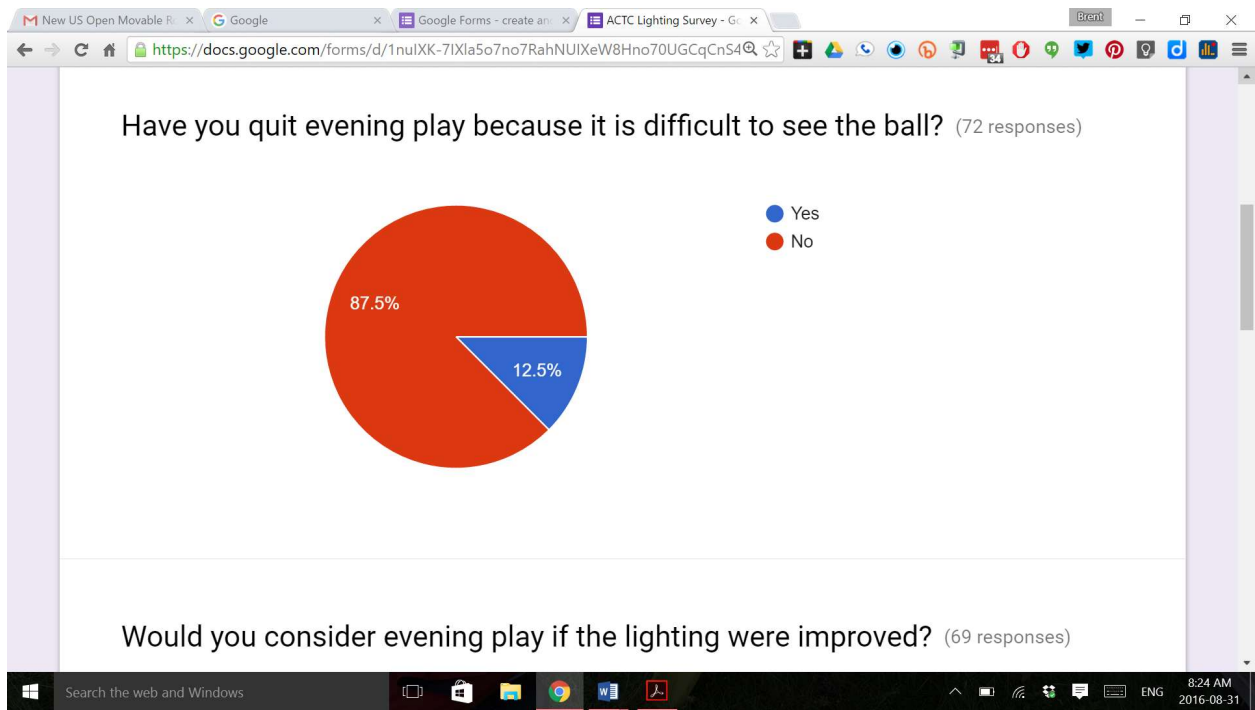

ACTC Lighting Survey

QUESTIONS      RESPONSES 73

73 responses

SUMMARY      INDIVIDUAL

Accepting responses

We need your help.

How important is court lighting to you for night time play? 1 is least important, 5 is highly important.