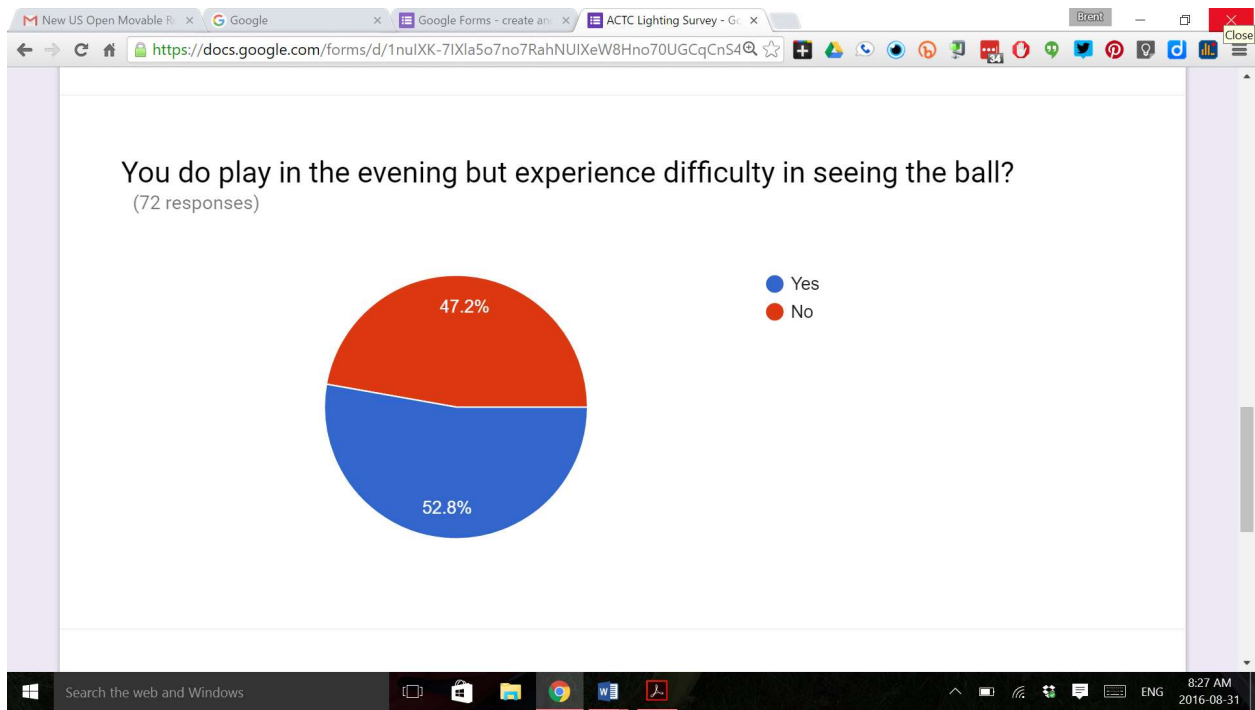

ACTC Lighting Survey

QUESTIONS      RESPONSES 73

73 responses

SUMMARY      INDIVIDUAL

Accepting responses

We need your help.

How important is court lighting to you for night time play? 1 is least important, 5 is highly important.